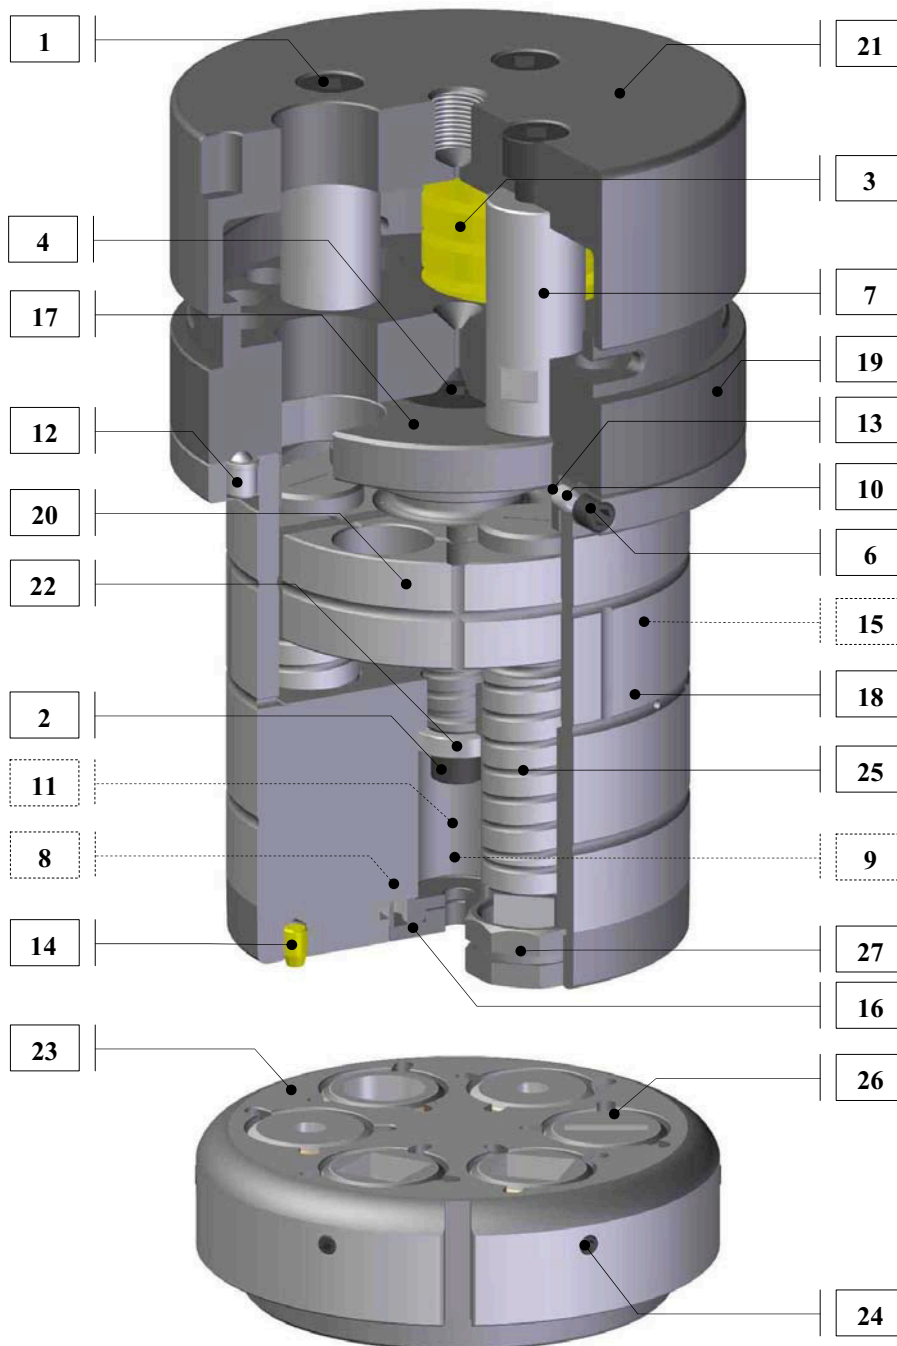

MULTIMATRIX 6/24 RHP

SPARE PARTS REFERENCE CODES

POS.	CODE	DESCRIPTION
1	A0100100.409	Screw
2	A0100100.066	Screw
3	A0903326.404	Spring
4	FAET8000	Screw
5	---	Not Used
6	A0201000.294	Pinch
7	FAETKJ00	Spacer
8	A0201000.032	Pinch
9	A0802705.145	Pin
10	A0903200.134	Spring
11	A0903200.134	Spring
12	A1202001.252	Ball Plunger
13	A1700005.361	Sphere
14	A4204826.239	Push Rod
15	FAAIEZ00	Reference Pin
16	FAAITV00	Stripper Lock Ring Nut
17	FAETAB00	Ram
18	FAAKAF00	Guide
19	FAETAM00	Ram Guide
20	FAETAS00	Punch Bearing
21	FAETER00.XXX	Pin Guide
22	FAAKES00	Washer
23	FAAKEF00.XXX	Die Holder
24	A0201000.048	Pinch
25	---	Punch
26	---	Die
27	---	Stripper
---	FAAITZ00	Stripper Opening Tool
---	FA95EZ00	Brass Ram
---	A1103929.266	Screwdriver
---	F248PU00	Jar of Grease